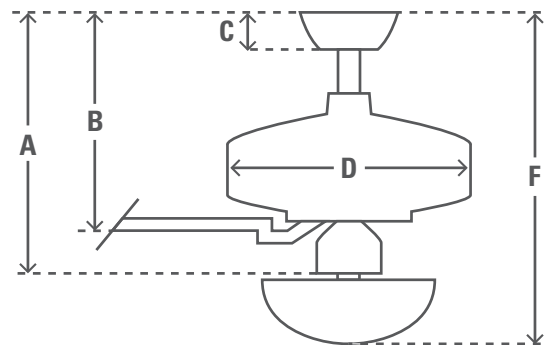

Bulbs                                Not Included

Motor Size (mm)                 172mm x 20mm

Downrods Included	in	cm
	4"	10.2

Net Weight	lbs	kgs
	20.7	9.4

### FAN DIMENSIONS

	in	cm
(A) Ceiling to Bottom of Fan	14.6	37.0
(B) Ceiling to Bottom of Blade	10.2	25.9
(C) Ceiling to Bottom of Canopy	2.8	7.1
(D) Width of Fan Body	10.7	27.1
(F) Ceiling to Bottom of Light	14.5	36.7