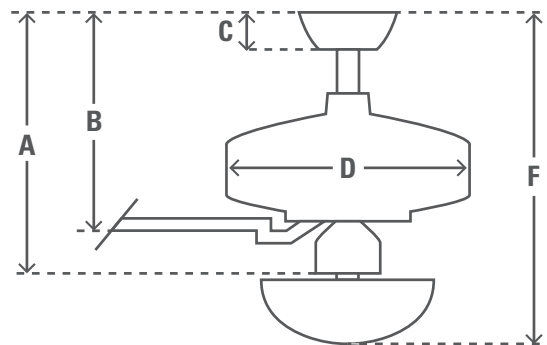

132cm (52") SONIC

PRODUCT SPECIFICATION SHEET

Family Name Sonic

Model #	50665	
EAN Code	49694506658	
Voltage	240v/50Hz	
Housing Finish	Brushed Nickel	
Blade Finishes	Grey	
Number of Blades	4	
Blade Material	Composite	
Light Socket Type	Two E27 Sockets	
Bulbs	Not Included	
Motor Size (mm)	172mm x 20mm	
Downrods Included	in 4"	cm 10.2
Net Weight	lbs 20.7	kgs 9.4

ENERGY INFORMATION

Airflow (m ³ /s)	2.69
CFM at High	5709
RPM	210
Noise Level	< 46dbA overall < 36dbA motor
Energy Use (W)	61

FAN DIMENSIONS

	in	cm
(A) Ceiling to Bottom of Fan	14.6	37.0
(B) Ceiling to Bottom of Blade	10.2	25.9
(C) Ceiling to Bottom of Canopy	2.8	7.1
(D) Width of Fan Body	10.7	27.1
(F) Ceiling to Bottom of Light	14.5	36.7