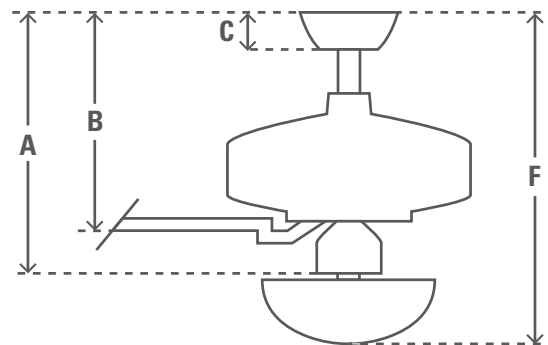

132cm (52") CARERA

PRODUCT SPECIFICATION SHEET

Family Name Carera

Model # 24241

EAN Code 0049694242419

Voltage 240v/50Hz

Housing Finish Graphite

Blade Finishes Graphite/Chestnut

Number of Blades 3

Blade Material Plywood

Light Socket Type N/A

Bulbs N/A

Motor Size (mm) 172mm x 18mm

Downrods Included	in	cm
	3"	7.6

Net Weight	lbs	kgs
	16.8	7.6

ENERGY INFORMATION

Airflow (m³/s) 2.68

CFM at High 5673

RPM 190

Noise Level < 46dbA overall
< 36dbA motor

Energy Use (W) 67

FAN DIMENSIONS

	in	cm
(A) Ceiling to Bottom of Fan	13.7	34.9
(B) Ceiling to Bottom of Blade	10.1	25.5
(C) Ceiling to Bottom of Canopy	3.4	8.7
(F) Ceiling to Bottom of Light	13.7	34.9