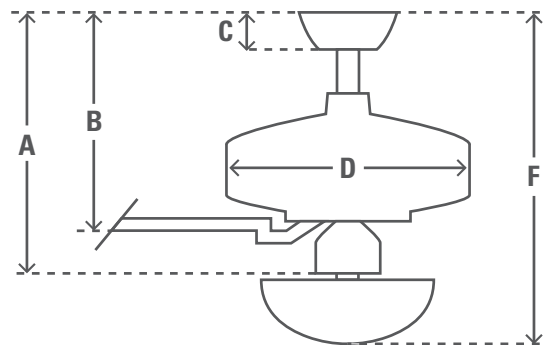

107cm (42") BAYPORT

PRODUCT SPECIFICATION SHEET

Family Name Bayport

Model #	24179		
EAN Code	0049694241795		
Voltage	240v/50Hz		
Housing Finish	Brushed Nickel		
Blade Finishes	Maple/Cherry		
Number of Blades	4		
Blade Material	MDF		
Light Socket Type	N/A		
Bulbs	N/A		
Motor Size (mm)	172mm x 12mm		
Downrods Included	in	cm	
	3"	7.6	
Net Weight	lbs	kgs	
	14.4	6.5	

ENERGY INFORMATION

Airflow (m ³ /s)	1.95
CFM at High	4137
RPM	240
Noise Level	< 46dbA overall < 36dbA motor
Energy Use (W)	62

FAN DIMENSIONS

	in	cm
(A) Ceiling to Bottom of Fan	12.9	32.7
(B) Ceiling to Bottom of Blade	11.5	29.1
(C) Ceiling to Bottom of Canopy	3.4	8.7
(D) Width of Fan Body	9.5	24.1
(F) Ceiling to Bottom of Light	12.9	32.7